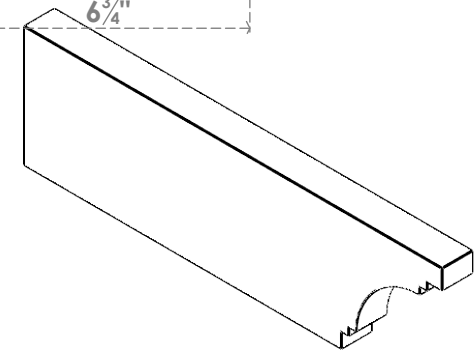

ITEM NUMBER: RFTURS020X08000X28000X008PEC00RCPR

2"W X 8"H X 28"L TIMBERTHANE ROUGH CEDAR PESCADERO FAUX WOOD SOLID RAFTER TAIL, 8" L END, PRIMED TAN

28"

GENERATED DATE : 03/02/2023

EKENA MILLWORK
 2300 WEST MAIN ST.
 CLARKSVILLE, TX 75426
 TOLL FREE: 866-607-0453
 WWW.EKENAMILLWORK.COM

NOTES

1. INSTALLATION TO BE COMPLETED IN ACCORDANCE WITH MANUFACTURER'S SPECIFICATIONS.
2. DRAWING MAY NOT BE TO SCALE
3. THIS DRAWING IS INTENDED FOR DESIGN AND PLANNING PURPOSES ONLY.
4. ALL INFORMATION CONTAINED HEREIN WAS CURRENT AT THE TIME OF DEVELOPMENT BUT MUST BE REVIEWED AND APPROVED BY THE PRODUCT MANUFACTURER TO BE CONSIDERED ACCURATE.
5. TIMBERTHANE ARCHITECTURAL PRODUCTS ARE MADE FROM HIGH DENSITY URETHANE AND COME FACTORY PRIMED