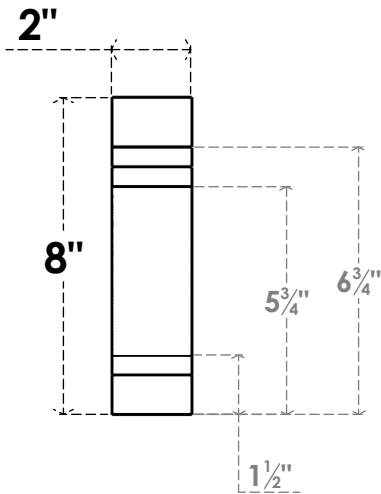

ITEM NUMBER: RFTURS020X08000X28000X008PEC00RCPR

2"W X 8"H X 28"L TIMBERTHANE ROUGH CEDAR PESCADERO FAUX WOOD SOLID RAFTER TAIL, 8" L END, PRIMED TAN

28"

GENERATED DATE : 03/02/2023

EKENA MILLWORK
 2300 WEST MAIN ST.
 CLARKSVILLE, TX 75426
 TOLL FREE: 866-607-0453
 WWW.EKENAMILLWORK.COM

NOTES

1. INSTALLATION TO BE COMPLETED IN ACCORDANCE WITH MANUFACTURER'S SPECIFICATIONS.
2. DRAWING MAY NOT BE TO SCALE
3. THIS DRAWING IS INTENDED FOR DESIGN AND PLANNING PURPOSES ONLY.
4. ALL INFORMATION CONTAINED HEREIN WAS CURRENT AT THE TIME OF DEVELOPMENT BUT MUST BE REVIEWED AND APPROVED BY THE PRODUCT MANUFACTURER TO BE CONSIDERED ACCURATE.
5. TIMBERTHANE ARCHITECTURAL PRODUCTS ARE MADE FROM HIGH DENSITY URETHANE AND COME FACTORY PRIMED