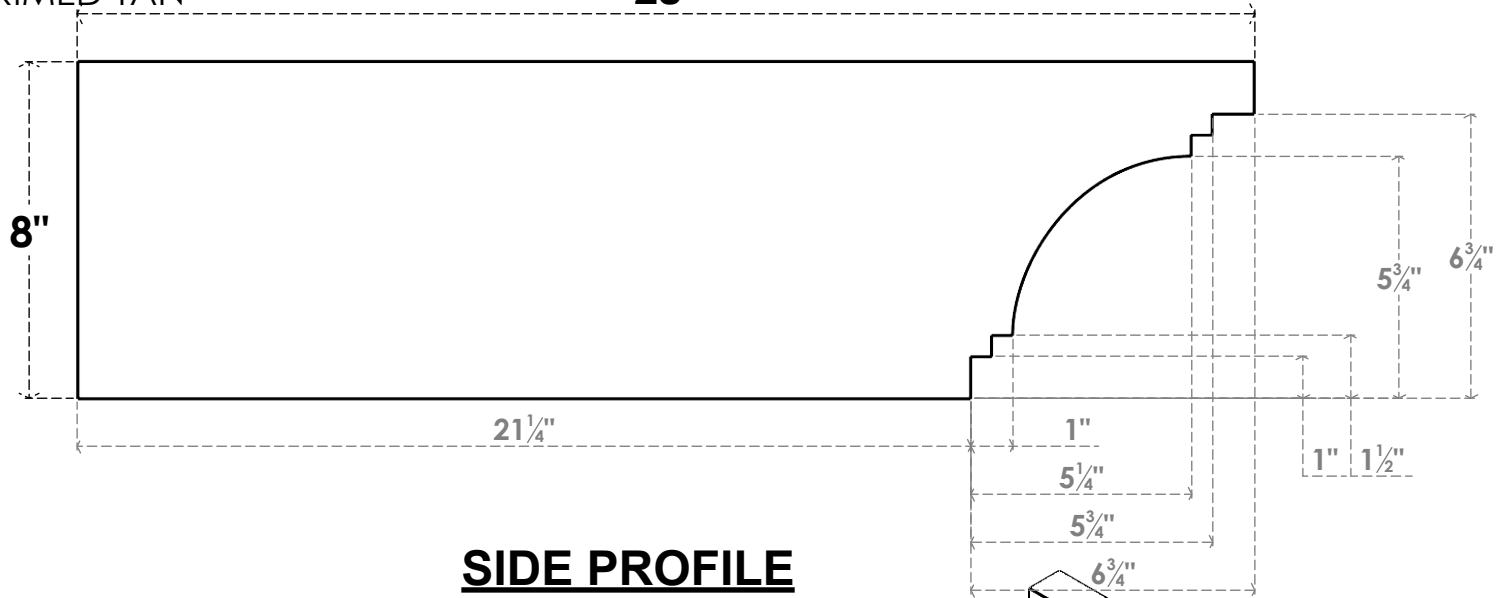

ITEM NUMBER: RFTURS020X08000X28000X008PEC00RCPR

2"W X 8"H X 28"L TIMBERTHANE ROUGH CEDAR PESCADERO FAUX WOOD SOLID RAFTER TAIL, 8" L END, PRIMED TAN

28"

GENERATED DATE : 03/02/2023

EKENA MILLWORK
 2300 WEST MAIN ST.
 CLARKSVILLE, TX 75426
 TOLL FREE: 866-607-0453
 WWW.EKENAMILLWORK.COM

NOTES

1. INSTALLATION TO BE COMPLETED IN ACCORDANCE WITH MANUFACTURER'S SPECIFICATIONS.
2. DRAWING MAY NOT BE TO SCALE
3. THIS DRAWING IS INTENDED FOR DESIGN AND PLANNING PURPOSES ONLY.
4. ALL INFORMATION CONTAINED HEREIN WAS CURRENT AT THE TIME OF DEVELOPMENT BUT MUST BE REVIEWED AND APPROVED BY THE PRODUCT MANUFACTURER TO BE CONSIDERED ACCURATE.
5. TIMBERTHANE ARCHITECTURAL PRODUCTS ARE MADE FROM HIGH DENSITY URETHANE AND COME FACTORY PRIMED